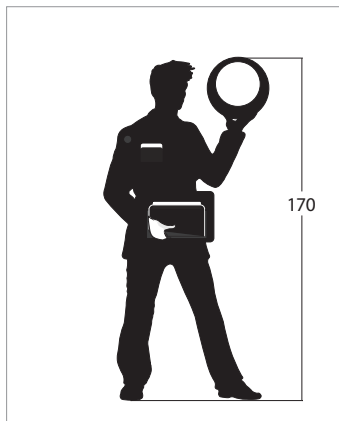

ARTICOLI Article

■ Mod_07_BORIS - The Manager/document holder_AP.BG/IP20
13Watt LED 24Vdc IP20 (Indoor)

■ Mod_07_BORIS-The Manager/document holder_APBG/IP65
12Watt LED 24Vdc IP65
Power supply excluded (Outdoor)

SCHEDA TECNICA Technical Details

Dimensions (L.cmxH.cmxP.cm)	80 x 170 x 7
Power Supply - Alimentatore	12W 24V IP 20 (Only Indoor)
Power Strip led	13W LED 24V IP 20 -12W LED 24V IP65
Luminous efficiency	Max1400Lm
Color temperature led	Natural White 3000K - Warm White 4250K
Coloured fabric cable	Black, Gray, Gold, Beige, Red, Yellow M, Cyclamen
ECO LINE - Powder Paints	ANODIC Aluminium/Bronze DIAMOND Beige/Bordeaux/Black FINE TEXTURED White/Violet/Orange/Green
LUX LINE - Special Effect Paints	SOFT TOUCH White/Black/Pink/RAL LEATHER-Pelle White/Black/Bordeaux/RAL RUST-Ruggine