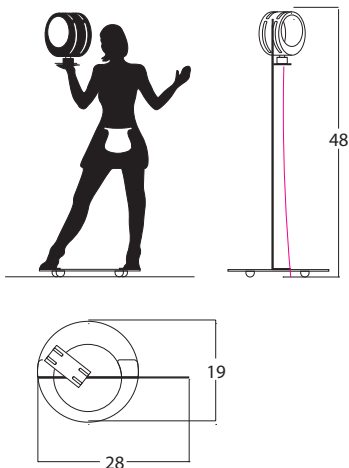

MATERIALE

Material

Lampada da tavolo orientabile per arredo interno, realizzata in acciaio al carbonio a taglio laser, verniciata o artigianalmente con vernici ad effetto speciale o con vernici a polvere.

Adjustable table lamp for interior decoration, made of carbon steel, laser cut, painted or handcrafted with paints or with special effect paints or with powder paints.