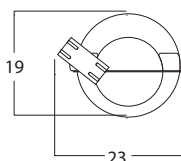

MATERIALE

Material

Lampada da tavolo orientabile per arredo interno, realizzata in acciaio al carbonio a taglio laser, verniciata o artigianalmente con vernici ad effetto speciale o con vernici a polvere.

Adjustable table lamp for interior decoration, made of carbon steel, laser cut, painted or handcrafted with paints or with special effect paints or with powder paints.