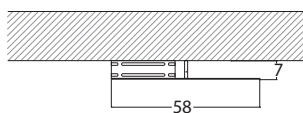

MATERIALE

Material

Applique da parete (Small) da arredo interno, realizzato in acciaio al carbonio a taglio laser, verniciato o artigianalmente con vernici ad effetto speciale o con vernici a polvere.

Wall lamp (Small) for Indoor decoration, made of carbon steel, laser cut, painted or handcrafted with special effect or with powder paints.