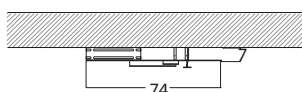

AP_Mod 08 MANUELA - La Segretaria/porta documenti

AP_Mod 08 MANUELA - The Secretary/document holder

LUX LINE Special Effect Paint - ECO LINE Powder Paint
Power 13W 24V IP20 (Indoor) - 12W 24V IP65 (Outdoor)
Natural White Led 4250K - Warm White Led 3000K
Possibility of inserting coloured Fabric Cable
One Hanger Standard

MATERIALE

Material

Applique da parete (Big) da arredo interno, realizzato in acciaio al carbonio a taglio laser, verniciato o artigianalmente con vernici ad effetto speciale o con vernici a polvere.

Wall lamp (Big) for Indoor or Outdoor decoration, made of carbon steel, laser cut, painted or handcrafted with special effect or with powder paints.

ARTICOLI

Article

■ Mod_08_MANUELA - The Secretary/document holder_APBG/IP20
13Watt LED 24Vdc IP20 (Indoor)

■ Mod_08_MANUELA - The Secretary/document holder_APBG/IP65
12Watt LED 24Vdc IP65
Power supply excluded(Outdoor)

SCHEDA TECNICA

Technical Details

Dimensions (L.cmxH.cmxP.cm)	74 x 163 x 7
Power Supply - Alimentatore	12W 24V IP 20 (Only Indoor)
Power Strip led	13W LED 24V IP 20 -12W LED 24V IP65
Luminous efficiency	Max1400Lm
Color temperature led	Natural White 3000K - Warm White 4250K
Coloured fabric cable	Black, Gray, Gold, Beige, Red, Yellow M, Cyclamen
ECO LINE - Powder Paints	ANODIC Aluminium/Bronze DIAMOND Beige/Bordeaux/Black FINE TEXTURED White/Violet/Orange/Green
LUX LINE - Special Effect Paints	SOFT TOUCH White/Black/Pink/RAL LEATHER-Pelle White/Black/Bordeaux/RAL RUST-Ruggine