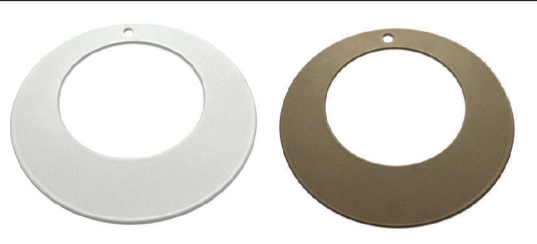

Cartella Colori ed Effetti

Folder Effects & Colors

Linea ECO - Vernici a polvere

ECO LINE - Powder Paints

ANODIC Effect

Aluminium

Bronze