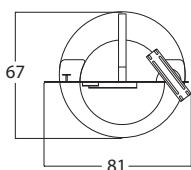

PT_Mod 07 BORIS - Il Manager/porta documenti

PT_Mod 07 BORIS - The Manager/document holder

LUX LINE Special Effect Paint
LEATHER - PELLE Black
Power 17W 24V IP20
Warm White Led 3000K
Cable in Yellow M. Fabric
One Hanger Standard

MATERIALE

Material

Piantana orientabile da arredo interno, realizzata in acciaio al carbonio a taglio laser, verniciata o artigianalmente con vernici ad effetto speciale o con vernici a polvere.

Adjustable floor lamp for Indoor or Outdoor decoration, made of carbon steel, laser cut, painted or handcrafted with special effect or with powder paints.

ARTICOLI

Article

Mod_07_BORIS-The Manager/document holder_PT/IP20
17Watt LED 24Vdc IP20 (Indoor)

Mod_07_BORIS-The Manager/document holder_PT/IP65
12Watt LED 24Vdc IP65
Power supply excluded (Outdoor)

SCHEDA TECNICA

Technical Details

Dimensions (L.cmxH.cmxP.cm)	81 x 176 x 67
Power Supply - Alimentatore	20W 24V IP 20 (Only Indoor)
Power Strip led	17W LED 24V IP 20 - 12W LED 24V IP 65
Luminous efficiency	Max 1400Lm
Color temperature led	Natural White 3000K - Warm White 4250K
Coloured fabric cable	Black, Gray, Gold, Beige, Red, Yellow M, Cyclamen
ECO LINE - Powder Paints	ANODIC Aluminium/Bronze DIAMOND Beige/Bordeaux/Black FINE TEXTURED White/Violet/Orange/Green
LUX LINE - Special Effect Paints	SOFT TOUCH White/Black/Pink/RAL LEATHER-Pelle White/Black/Bordeaux/RAL RUST-Ruggine