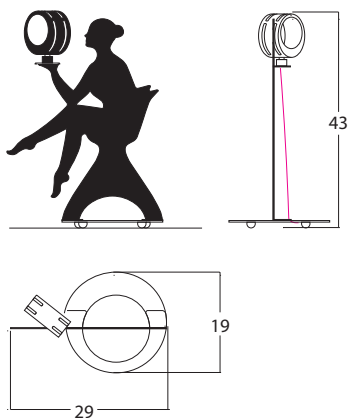

MATERIALE

Material

Lampada da tavolo orientabile per arredo interno, realizzata in acciaio al carbonio a taglio laser, verniciata o artigianalmente con vernici ad effetto speciale o con vernici a polvere.

Adjustable table lamp for interior decoration, made of carbon steel, laser cut, painted or handcrafted with paints or with special effect paints or with powder paints.