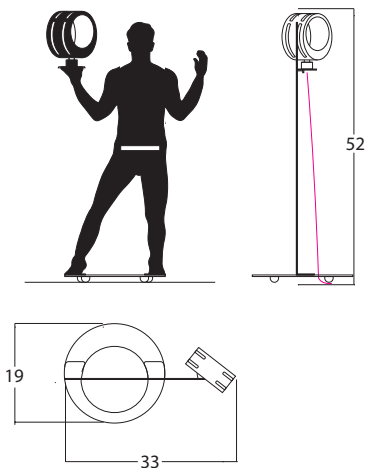

ARTICOLO

Article

■ Mod_03_ALEANDRO - The Model_LT/IP20
4Watt LED 12Vdc IP20 (Indoor)

SCHEDA TECNICA

Technical Details

Dimensions (L.cmxH.cmxP.cm)	33 x 52 x 19
Power Supply - Alimentatore	6W 12V IP 20
Power Strip led	4W LED12V IP 20
Luminous efficiency	Max 350Lm
Color temperature led	Warm White 3000K - Natural White 4250K
Coloured fabric cable	Black, Gray, Gold, Beige, Red, Yellow M., Cyclamen
ECO LINE - Powder Paints	ANODIC Aluminium/Bronze DIAMOND Beige/Bordeaux/Black FINE TEXTURED White/Violet/Orange/Green
LUX LINE - Special Effect Paints	SOFT TOUCH White/Black/Pink/RAL LEATHER-Pelle White/Black/Bordeaux/RAL RUST-Ruggine