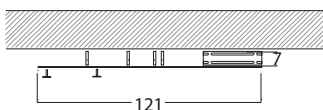

AP_Mod 01 IGOR - L' Illusionista

AP_Mod 01 IGOR - The Illusionist

LUX LINE Special Effect Paint - ECO LINE Powder Paint
Power 13W 24V IP20 (Indoor) - 12W 24V IP65 (Outdoor)
Natural White Led 4250K - Warm White Led 3000K
Possibility of inserting coloured Fabric Cable
Two Hanger Standard

MATERIALE

Material

Applique da parete (Big) da arredo interno, realizzato in acciaio al carbonio a taglio laser, verniciato o artigianalmente con vernici ad effetto speciale o con vernici a polvere.

Wall lamp (Big) for Indoor or Outdoor decoration, made of carbon steel, laser cut, painted or handcrafted with special effect or with powder paints.

ARTICOLI

Article

■ Mod_01_IGOR - The Illusionist_AP.BG/IP20
13Watt LED 24Vdc IP20 (Indoor)

■ Mod_01_IGOR - The Illusionist_AP.BG/IP65
12Watt LED 24Vdc IP65
Powersupply excluded (Outdoor)

SCHEDA TECNICA

Technical Details

Dimensions (L.cmxH.cmxP.cm)	121 x 173 x 7
Power Supply - Alimentatore	12W 24V IP 20 (Only Indoor)
Power Strip led	13W LED 24V IP 20 -12W LED 24V IP65
Luminous efficiency	Max1400Lm
Color temperature led	Natural White 3000K - Warm White 4250K
Coloured fabric cable	Black, Gray, Gold, Beige, Red, Yello M, Cyclamen
ECO LINE - Powder Paints	ANODIC Aluminium/Bronze DIAMOND Beige/Bordeaux/Black FINE TEXTURED White/Violet/Orange/Green
LUX LINE - Special Effect Paints	SOFT TOUCH White/Black/Pink/RAL LEATHER-Pelle White/Black/Bordeaux/RAL RUST-Ruggine