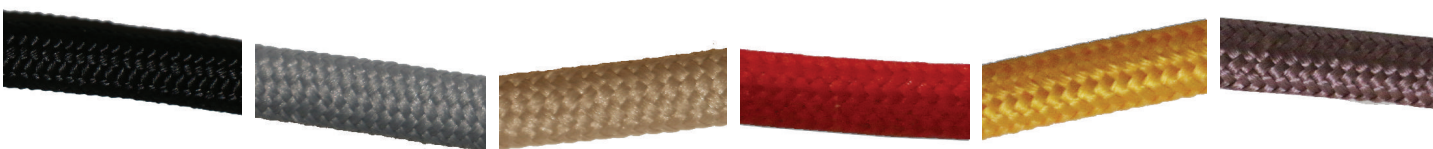

### COLOURED FABRIC CABLES KIT

Black

Grey

Beige

Red

Gold or Yellow M.

Cyclamin