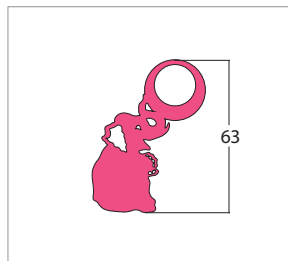

ARTICOLI

Article

■ Mod_03_ENRY - The Elephant_AP.SM/IP20
13Watt LED 24Vdc IP20 (Indoor)

SCHEDA TECNICA

Technical Details

Dimensions (L.cmxH.cmxP.cm)	47 x 63 x 7
Power Supply - Alimentatore	12W 24V IP 20
Power Strip led	13WLED 24V IP 20
Luminous efficiency	Max 1050Lm
Color temperature led	Natural White 3000K - Warm White 4250K
Coloured fabric cable	Black, Gray, Gold, Beige, Red, Yellow M, Cyclamen
ECO LINE - Powder Paints	ANODIC Aluminium/Bronze DIAMOND Beige/Bordeaux/Black FINE TEXTURED White/Violet/Orange/Green
LUX LINE - Special Effect Paints	SOFT TOUCH White/Black/Pink/RAL LEATHER-Pelle White/Black/Bordeaux/RAL