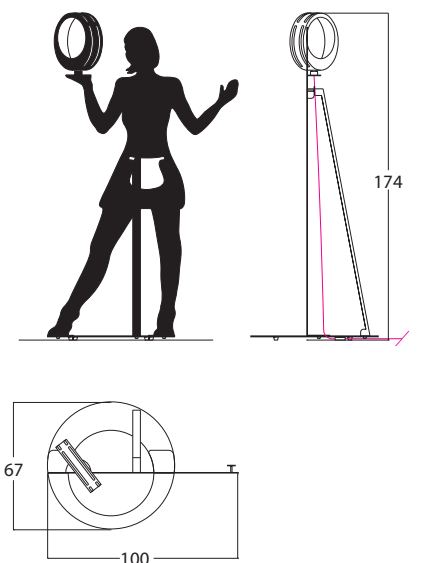

MATERIALE

Material

Piantana orientabile da arredo interno, realizzata in acciaio al carbonio a taglio laser, verniciata o artigianalmente con vernici ad effetto speciale o con vernici a polvere.

Adjustable floor lamp for Indoor or Outdoor decoration, made of carbon steel, laser cut, painted or handcrafted with special effect or with powder paints.