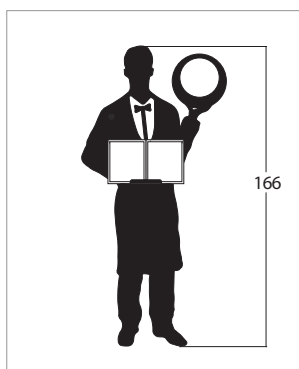

ARTICOLI

Article

■ Mod_09/2_DAMIANO-The Maitre/document holder_APBG/IP20
13Watt LED 24Vdc IP20 (Indoor)

■ Mod_09/2_DAMIANO-The Maitre/document holder_APBG/IP65
12Watt LED 24Vdc IP65
Power supply excluded (Outdoor)

SCHEDA TECNICA

Technical Details

Dimensions (L.cmxH.cmxP.cm)	80 x 166 x 7
Power Supply - Alimentatore	12W 24V IP 20 (Only Indoor)
Power Strip led	13W LED 24V IP 20 -12W LED 24V IP65
Luminous efficiency	Max1400Lm
Color temperature led	Natural White 3000K - Warm White 4250K
Coloured fabric cable	Black, Gray, Gold, Beige, Red, Yellow M, Cyclamen
ECO LINE - Powder Paints	ANODIC Aluminium/Bronze DIAMOND Beige/Bordeaux/Black FINE TEXTURED White/Violet/Orange/Green
LUX LINE - Special Effect Paints	SOFT TOUCH White/Black/Pink/RAL LEATHER-Pelle White/Black/Bordeaux/RAL RUST-Ruggine