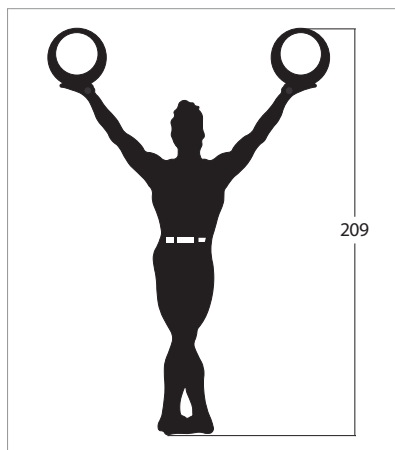

ARTICOLI

Article

■ Mod_012_CHRISTOPER - The Tightrope_AP:BG/IP20
13Watt LED 24Vdc IP20 x 2 (Indoor)

■ Mod_012_CHRISTOPER - The Tightrope_AP:BG/IP65
12Watt LED 24Vdc IP65 x 2
Power supply excluded (Outdoor)

SCHEDA TECNICA

Technical Details

Dimensions (L.cmxH.cmxP.cm)	145 x 209 x 7
Power Supply - Alimentatore	12W 24V IP 20 x 2 (Only Indoor)
Power Strip led	13W LED 24V IP 20 x 2-12W LED 24V IP 65 x 2
Luminous efficiency	Max1400Lm x 2
Color temperature led	Natural White 3000K - Warm White 4250K
Coloured fabric cable	Black, Gray, Gold, Beige, Red, Yellow M, Cyclamen
ECO LINE - Powder Paints	ANODIC Aluminium/Bronze DIAMOND Beige/Bordeaux/Black
LUX LINE - Special Effect Paints	FINE TEXTURED White/Violet/Orange/Green LEATHER-Pelle White/Black/Bordeaux/RAL RUST-Ruggine