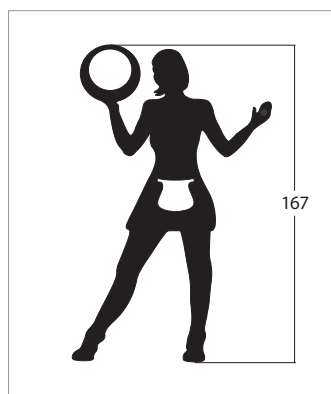

ARTICOLI

Article

■ Mod_04_JENNY - The Waitress_APBG/IP20
12Watt LED 24Vdc IP20 (Indoor)

■ Mod_04_JENNY - The Waitress_APBG/IP65
12Watt LED 24Vdc IP65
Power supply excluded (Outdoor)

SCHEDA TECNICA

Technical Details

Dimensions (L.cmxH.cmxP.cm)	100 x 167 x 7
Power Supply - Alimentatore	12W 24V IP 20 (Only Indoor)
Power Strip led	13W LED 24V IP 20 -12W LED 24V IP65
Luminous efficiency	Max1400Lm
Color temperature led	Natural White 3000K - Warm White 4250K
Coloured fabric cable	Black, Gray, Gold, Beige, Red, Yellow M, Cyclamen
ECO LINE - Powder Paints	ANODIC Aluminium/Bronze DIAMOND Beige/Bordeaux/Black FINE TEXTURED White/Violet/Orange/Green
LUX LINE - Special Effect Paints	SOFT TOUCH White/Black/Pink/RAL LEATHER-Pelle White/Black/Bordeaux/RAL RUST-Ruggine