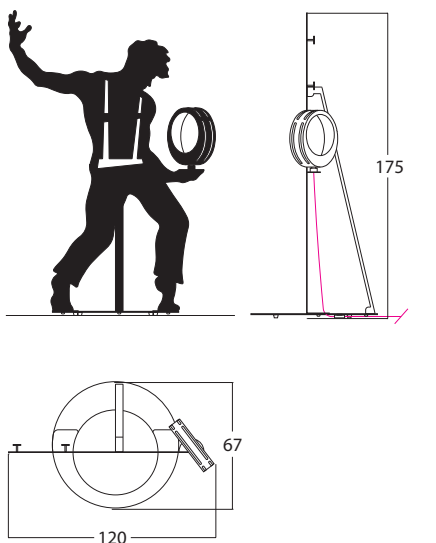

ARTICOLI

Article

- Mod_01_IGOR - The Illusionist_PT/IP20
  17Watt LED 24Vdc IP20 (Indoor)
- Mod_01_IGOR - The Illusionist_PT/IP65
  12Watt LED 24Vdc IP 65
  Power supply excluded (Outdoor)

SCHEDA TECNICA

Technical Details

Dimensions (L.cmxH.cmxP.cm)	120 x 175 x 67
Power Supply - Alimentatore	20W 24V IP 20 (Only Indoor)
Power Strip led	17W LED 24V IP 20 - 12W LED 24V IP 65
Luminous efficiency	Max 1400Lm
Color temperature led	Natural White 3000K - Warm White 4250K
Coloured fabric cable	Black, Gray, Gold, Beige, Red, Yellow M, Cyclamen
ECO LINE - Powder Paints	ANODIC Aluminium/Bronze DIAMOND Beige/Bordeaux/Black FINE TEXTURED White/Violet/Orange/Green
LUX LINE - Special Effect Paints	SOFT TOUCH White/Black/Pink/RAL LEATHER-Pelle White/Black/Bordeaux/RAL RUST-Ruggine