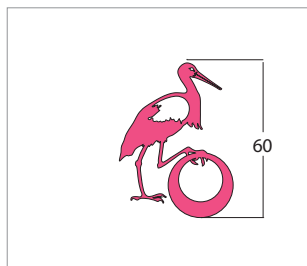

ARTICOLI

Article

■ Mod_011_DORA -The Stork_APSM/IP20
13Watt LED 24Vdc IP20 (Indoor)

SCHEDA TECNICA

Technical Details

Dimensions (L.cmxH.cmxP.cm)	44 x 60 x 7
Power Supply - Alimentatore	12W 24V IP 20
Power Strip led	13WLED 24V IP 20
Luminous efficiency	Max 1050Lm
Color temperature led	Natural White 3000K - Warm White 4250K
Coloured fabric cable	Black, Gray, Gold, Beige, Red, Yellow M, Cyclamen
ECO LINE - Powder Paints	ANODIC Aluminium/Bronze DIAMOND Beige/Bordeaux/Black FINE TEXTURED White/Violet/Orange/Green
LUX LINE - Special Effect Paints	SOFT TOUCH White/Black/Pink/RAL LEATHER-Pelle White/Black/Bordeaux/RAL