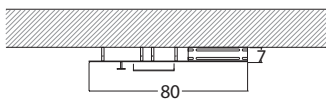

AP_Mod 09/1 DAMIANO - Il Maitre /porta documenti

AP_Mod 09/1 DAMIANO - The Maitre /document holder

LUX LINE Special Effect Paint - ECO LINE Powder Paint
Power 13W 24V IP20 (Indoor) - 12W 24V IP65 (Outdoor)
Natural White Led 4250K - Warm White Led 3000K
Possibility of inserting coloured Fabric Cable
One Hanger Standard

MATERIALE

Material

Applique da parete (Big) da arredo interno, realizzato in acciaio al carbonio a taglio laser, verniciato o artigianalmente con vernici ad effetto speciale o con vernici a polvere.

Wall lamp (Big) for Indoor or Outdoor decoration, made of carbon steel, laser cut, painted or handcrafted with special effect or with powder paints.

ARTICOLI

Article

■ Mod_09_DAMIANO - The Maitre/document holder_AP.BG/IP20
13Watt LED 24Vdc IP20 (Indoor)

■ Mod_09_DAMIANO - The Maitre/document holder_APBG/IP65
12Watt LED 24Vdc IP65
Power supply excluded (Outdoor)

SCHEDA TECNICA

Technical Details

Dimensions (L.cmxH.cmxP.cm)	80 x 166 x 7
Power Supply - Alimentatore	12W 24V IP 20 (Only Indoor)
Power Strip led	13W LED 24V IP 20 -12W LED 24V IP65
Luminous efficiency	Max1400Lm
Color temperature led	Natural White 3000K - Warm White 4250K
Coloured fabric cable	Black, Gray, Gold, Beige, Red, Yellow M, Cyclamen
ECO LINE - Powder Paints	ANODIC Aluminium/Bronze DIAMOND Beige/Bordeaux/Black FINE TEXTURED White/Violet/Orange/Green
LUX LINE - Special Effect Paints	SOFT TOUCH White/Black/Pink/RAL LEATHER-Pelle White/Black/Bordeaux/RAL RUST-Ruggine