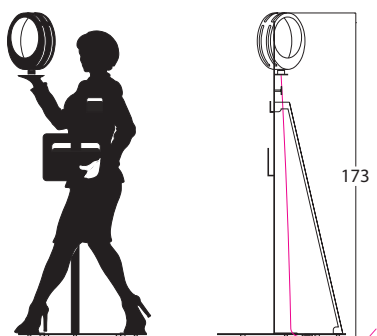

MATERIALE

Material

Piantana orientabile da arredo interno, realizzata in acciaio al carbonio a taglio laser, verniciata o artigianalmente con vernici ad effetto speciale o con vernici a polvere.

Adjustable floor lamp for Indoor or Outdoor decoration, made of carbon steel, laser cut, painted or handcrafted with special effect or with powder paints.