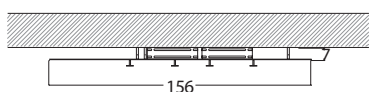

LUX LINE Special Effect Paint - ECO LINE Powder Paint
Power 13W LED 24V IP20 (Indoor) - 12W LED 24V IP65 (Outdoor)
Natural White Led 4250K - Warm White Led 3000K
Possibility of inserting coloured Fabric Cable
Four Hanger Standard

MATERIALE Material

Applique da parete (Big) da arredo interno, realizzato in acciaio al carbonio a taglio laser, verniciato o artigianalmente con vernici ad effetto speciale o con vernici a polvere.

Wall lamp (Big) for Indoor or Outdoor decoration, made of carbon steel, laser cut, painted or handcrafted with special effect or with powder paints.

ARTICOLI Article

■ Mod_013_IVONE-The Athlete/document holder_APBG/IP20
13Watt LED 24Vdc IP20 x 2 (Indoor)

■ Mod_013_IVONE-The Athlete/document holder_APBG/IP65
12Watt LED 24Vdc IP65 x 2
Power supply excluded (Outdoor)

SCHEDA TECNICA Technical Details

Dimensions (L.cmxH.cmxP.cm)	156 x 166 x 7
Power Supply - Alimentatore	12W 24V IP 20 x 2 (Only Indoor)
Power Strip led	13W LED 24V IP 20 x 2-12W LED 24V IP 65 x 2
Luminous efficiency	Max1400Lm x 2
Color temperature led	Natural White 3000K - Warm White 4250K
Coloured fabric cable	Black, Gray, Gold, Beige, Red, Yellow M, Cyclamen
ECO LINE - Powder Paints	ANODIC Aluminium/Bronze DIAMOND Beige/Bordeaux/Black FINE TEXTURED White/Violet/Orange/Green
LUX LINE - Special Effect Paints	SOFT TOUCH White/Black/Pink/RAL LEATHER-Pelle White/Black/Bordeaux/RAL RUST-Ruggine