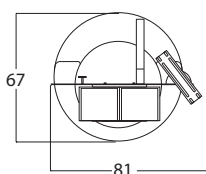

MATERIALE

Material

Piantana orientabile da arredo interno, realizzata in acciaio al carbonio a taglio laser, verniciata o artigianalmente con vernici ad effetto speciale o con vernici a polvere.

Adjustable floor lamp for Indoor or Outdoor decoration, made of carbon steel, laser cut, painted or handcrafted with special effect or with powder paints.