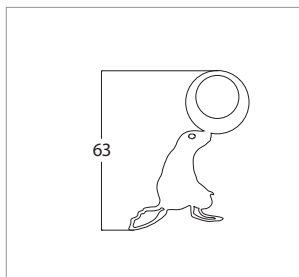

MATERIALE

Material

Applique da parete (Small) da arredo interno, realizzato in acciaio al carbonio a taglio laser, verniciato o artigianalmente con vernici ad effetto speciale o con vernici a polvere.

Wall lamp (Small) for Indoor decoration, made of carbon steel, laser cut, painted or handcrafted with special effect or with powder paints.