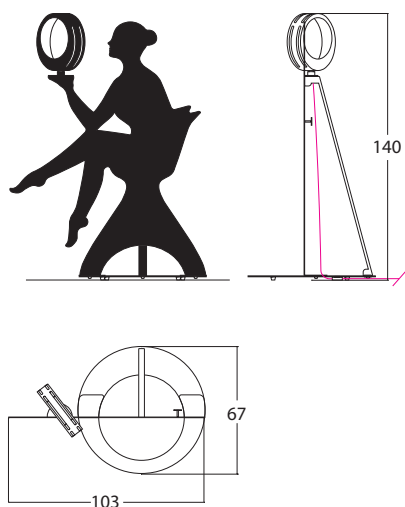

MATERIALE

Material

Piantana orientabile da arredo interno, realizzata in acciaio al carbonio a taglio laser, verniciata o artigianalmente con vernici ad effetto speciale o con vernici a polvere.

Adjustable floor lamp for Indoor or Outdoor decoration, made of carbon steel, laser cut, painted or handcrafted with special effect or with powder paints.