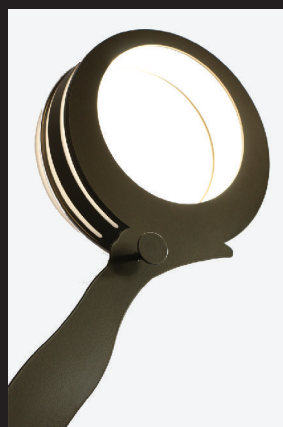

AP_Mod 012 CHRISTOPHER - L' Equilibrista

AP_Mod 012 CHRISTOPHER - The Tightrope

ECO LINE Powder Paint
ANODIC Bronze
Power 12W 24V IP65 x 2
Natural White Led 4250K
Two Hanger Standard

MATERIALE

Material

Applique da parete (Big) da arredo interno, realizzato in acciaio al carbonio a taglio laser, verniciato o artigianalmente con vernici ad effetto speciale o con vernici a polvere.

Wall lamp (Big) for Indoor or Outdoor decoration, made of carbon steel, laser cut, painted or handcrafted with special effect or with powder paints.