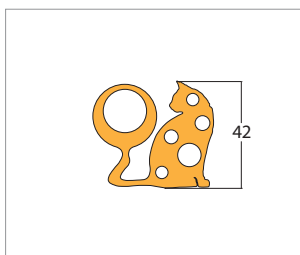

MATERIALE

Material

Applique da parete (Small) da arredo interno, realizzato in acciaio al carbonio a taglio laser, verniciato o artigianalmente con vernici ad effetto speciale o con vernici a polvere.

Wall lamp (Small) for Indoor decoration, made of carbon steel, laser cut, painted or handcrafted with special effect or with powder paints.