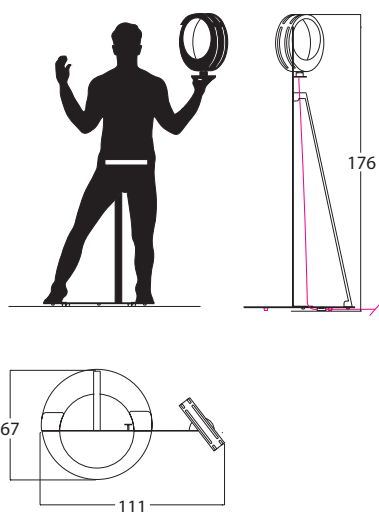

ARTICOLI

Article

■ Mod_03_ALEANDRO - The Model_PT/IP20
17Watt LED 24Vdc IP20 (Indoor)

■ Mod_03_ALEANDRO - The Model_PT/IP65
12Watt LED 24Vdc IP65
Power supply excluded (Outdoor)

SCHEDA TECNICA

Technical Details

Dimensions (L.cmxH.cmxP.cm)	111 x 176 x 67
Power Supply - Alimentatore	20W 24V IP 20 (Only Indoor)
Power Strip led	17W LED 24V IP 20 - 12W LED 24V IP 65
Luminous efficiency	Max 1400Lm
Color temperature led	Natural White 3000K - Warm White 4250K
Coloured fabric cable	Black, Gray, Gold, Beige, Red, Yellow M., Cyclamen
ECO LINE - Powder Paints	ANODIC Aluminium/Bronze DIAMOND Beige/Bordeaux/Black FINE TEXTURED White/Violet/Orange/Green
LUX LINE - Special Effect Paints	SOFT TOUCH White/Black/Pink/RAL LEATHER-Pelle White/Black/Bordeaux/RAL RUST-Ruggine