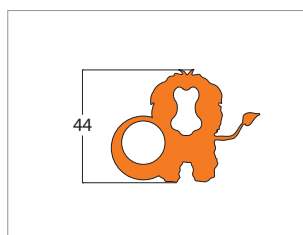

MATERIALE

Material

Applique da parete (Small) da arredo interno, realizzato in acciaio al carbonio a taglio laser, verniciato o artigianalmente con vernici ad effetto speciale o con vernici a polvere.

Wall lamp (Small) for Indoor decoration, made of carbon steel, laser cut, painted or handcrafted with special effect or with powder paints.