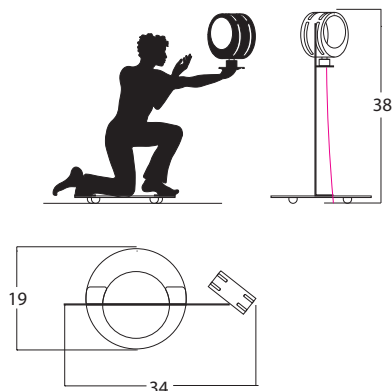

MATERIALE

Material

Lampada da tavolo orientabile per arredo interno, realizzata in acciaio al carbonio a taglio laser, verniciata o artigianalmente con vernici ad effetto speciale o con vernici a polvere.

Adjustable table lamp for interior decoration, made of carbon steel, laser cut, painted or handcrafted with paints or with special effect paints or with powder paints.