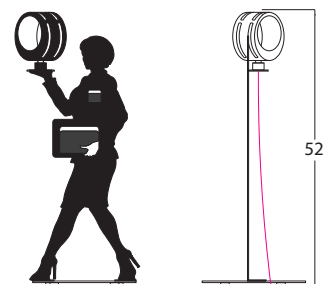

MATERIALE

Material

Lampada da tavolo orientabile per arredo interno, realizzata in acciaio al carbonio a taglio laser, verniciata o artigianalmente con vernici ad effetto speciale o con vernici a polvere.

Adjustable table lamp for interior decoration, made of carbon steel, laser cut, painted or handcrafted with paints or with special effect paints or with powder paints.