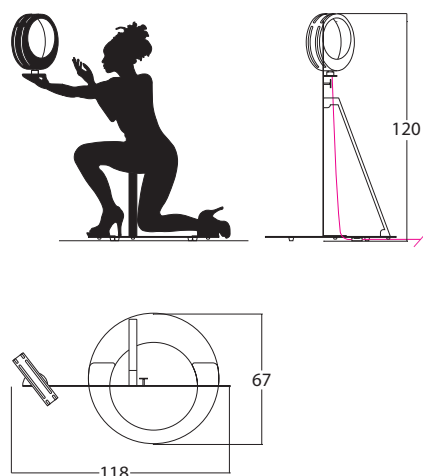

ARTICOLI

Article

- Mod_05_MAYRA - The Cuban_PT/IP20
  17Watt LED 24Vdc IP20 (Indoor)
- Mod_05_MAYRA - The Cuban_PT/IP65
  12Watt LED 24Vdc IP65
  Power supply excluded (Outdoor)

SCHEDA TECNICA

Technical Details

Dimensions (L.cmxH.cmxP.cm)	118 x 120 x 67
Power Supply - Alimentatore	20W 24V IP 20 (Only Indoor)
Power Strip led	17W LED 24V IP 20 - 12W LED 24V IP 65
Luminous efficiency	Max 1400Lm
Color temperature led	Natural White 3000K - Warm White 4250K
Coloured fabric cable	Black, Gray, Gold, Beige, Red, Yellow M., Cyclamen
ECO LINE - Powder Paints	ANODIC Aluminium/Bronze DIAMOND Beige/Bordeaux/Black FINE TEXTURED White/Violet/Orange/Green
LUX LINE - Special Effect Paints	SOFT TOUCH White/Black/Pink/RAL LEATHER-Pelle White/Black/Bordeaux/RAL RUST-Ruggine