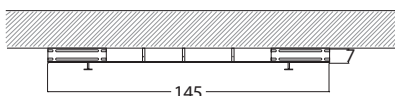

ARTICOLI

Article

■ Mod_012_CHRISTOPER - The Tightrope_AP:BG/IP20
13Watt LED 24Vdc IP20 x 2 (Indoor)

■ Mod_012_CHRISTOPER - The Tightrope_AP:BG/IP65
12Watt LED 24Vdc IP65 x 2
Power supply excluded (Outdoor)

SCHEDA TECNICA

Technical Details

Dimensions (L.cmxH.cmxP.cm)	145 x 209 x 7
Power Supply - Alimentatore	12W 24V IP 20 x 2 (Only Indoor)
Power Strip led	13W LED 24V IP 20 x 2-12W LED 24V IP 65 x 2
Luminous efficiency	Max1400Lm x 2
Color temperature led	Natural White 3000K - Warm White 4250K
Coloured fabric cable	Black, Gray, Gold, Beige, Red, Yellow M, Cyclamen
ECO LINE - Powder Paints	ANODIC Aluminium/Bronze DIAMOND Beige/Bordeaux/Black
LUX LINE - Special Effect Paints	FINE TEXTURED White/Violet/Orange/Green LEATHER-Pelle White/Black/Bordeaux/RAL RUST-Ruggine