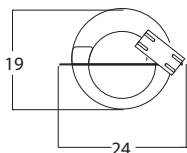

LT_Mod 07 BORIS - Il Manager/porta documenti

LT_Mod 07 BORIS - Il Manager/document holder

ECO LINE Powder Paint
DIAMOND Beige
Power 4W 12V IP20
Warm White Led 3000K
Cable in Black Fabric

MATERIALE

Material

Lampada da tavolo orientabile per arredo interno, realizzata in acciaio al carbonio a taglio laser, verniciata o artigianalmente con vernici ad effetto speciale o con vernici a polvere.

Adjustable table lamp for interior decoration, made of carbon steel, laser cut, painted or handcrafted with paints or with special effect paints or with powder paints.

ARTICOLO

Article

Mod_07_BORIS - The Manager/document holder_LT/IP20
4Watt LED 12Vdc IP20 (Indoor)

SCHEDA TECNICA

Technical Details

Dimensions (L.cmxH.cmxP.cm)	24 x 52 x 19
Power Supply - Alimentatore	6W 12V IP 20
Power Strip led	4W LED 12V IP 20
Luminous efficiency	Max 350Lm
Color temperature led	Warm White 3000K - Natural White 4250K
Coloured fabric cable	Black, Gray, Gold, Beige, Red, Yellow M., Cyclamen
ECO LINE - Powder Paints	ANODIC Aluminium/Bronze DIAMOND Beige/Bordeaux/Black FINE TEXTURED White/Violet/Orange/Green
LUX LINE - Special Effect Paints	SOFT TOUCH White/Black/Pink/RAL LEATHER-Pelle White/Black/Bordeaux/RAL RUST-Ruggine