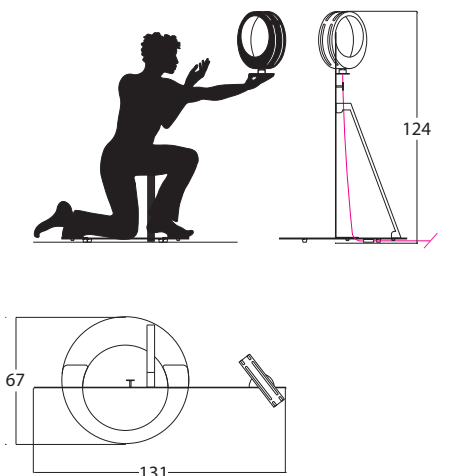

ARTICOLI

Article

- Mod_06_SANTIAGO - The Cuban_PT/IP20
  17Watt LED 24Vdc IP20 (Indoor)
- Mod_06_SANTIAGO - The Cuban_PT/IP65
  12Watt LED 24Vdc IP65
  Power supply excluded (Outdoor)

SCHEDA TECNICA

Technical Details

Dimensions (L.cmxH.cmxP.cm)	131 x 124 x 67
Power Supply - Alimentatore	20W 24V IP 20 (Only Indoor)
Power Strip led	17W LED 24V IP 20 - 12W LED 24V IP 65
Luminous efficiency	Max 1400Lm
Color temperature led	Natural White 3000K - Warm White 4250K
Coloured fabric cable	Black, Gray, Gold, Beige, Red, Yello M, Cyclamen
ECO LINE - Powder Paints	ANODIC Aluminium/Bronze DIAMOND Beige/Bordeaux/Black FINE TEXTURED White/Violet/Orange/Green
LUX LINE - Special Effect Paints	SOFT TOUCH White/Black/Pink/RAL LEATHER-Pelle White/Black/Bordeaux/RAL RUST-Ruggine