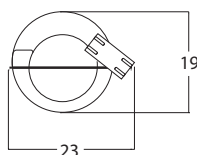

ARTICOLO

Article

- Mod_09/1_DAMIANO-The Maitre/document holder_LT/IP20
- Mod_09/2_DAMIANO-The Maitre/menù holder_LT/IP20 4Watt LED 12Vdc IP20 (Indoor)

SCHEDA TECNICA

Technical Details

Dimensions (L.cmxH.cmxP.cm)	23 x 50 x 19
Power Supply - Alimentatore	6W 12V IP 20
Power Strip led	4W LED 12V IP 20
Luminous efficiency	Max 350Lm
Color temperature led	Warm White 3000K - Natural White 4250K
Coloured fabric cable	Black, Gray, Gold, Beige, Red, Yellow M, Cyclamen
ECO LINE - Powder Paints	ANODIC Aluminium/Bronze DIAMOND Beige/Bordeaux/Black FINE TEXTURED White/Violet/Orange/Green
LUX LINE - Special Effect Paints	SOFT TOUCH White/Black/Pink/RAL LEATHER-Pelle White/Black/Bordeaux/RAL RUST-Ruggine