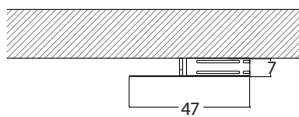

MATERIALE

Material

Applique da parete (Small) da arredo interno, realizzato in acciaio al carbonio a taglio laser, verniciato o artigianalmente con vernici ad effetto speciale o con vernici a polvere.

Wall lamp (Small) for Indoor decoration, made of carbon steel, laser cut, painted or handcrafted with special effect or with powder paints.