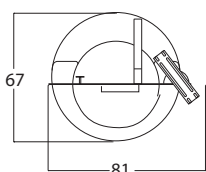

MATERIALE

Material

Piantana orientabile da arredo interno, realizzata in acciaio al carbonio a taglio laser, verniciata o artigianalmente con vernici ad effetto speciale o con vernici a polvere.

Adjustable floor lamp for Indoor or Outdoor decoration, made of carbon steel, laser cut, painted or handcrafted with special effect or with powder paints.