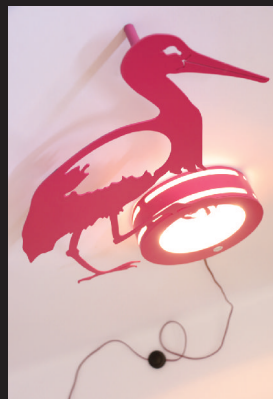

AP_Mod 011 DORA - La Cicogna

AP_Mod 011 DORA - The Stork

LUX LINE Special Effect Paint
SOFT TOUCH Pink
Power 13W 24V IP20
Warm White Led 3000K
Cable in Cyclamin Fabric

MATERIALE

Material

Applique da parete (Small) da arredo interno, realizzato in acciaio al carbonio a taglio laser, verniciato o artigianalmente con vernici ad effetto speciale o con vernici a polvere.

Wall lamp (Small) for Indoor decoration, made of carbon steel, laser cut, painted or handcrafted with special effect or with powder paints.