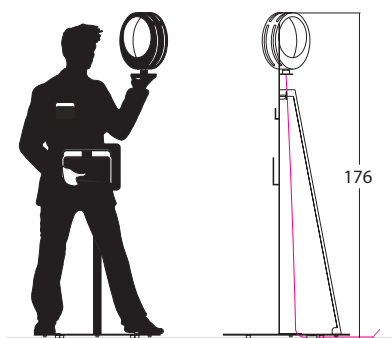

ARTICOLI

Article

Mod_07_BORIS-The Manager/document holder_PT/IP20
17Watt LED 24Vdc IP20 (Indoor)

Mod_07_BORIS-The Manager/document holder_PT/IP65
12Watt LED 24Vdc IP65
Power supply excluded (Outdoor)

SCHEDA TECNICA

Technical Details

Dimensions (L.cmxH.cmxP.cm)	81 x 176 x 67
Power Supply - Alimentatore	20W 24V IP 20 (Only Indoor)
Power Strip led	17W LED 24V IP 20 - 12W LED 24V IP 65
Luminous efficiency	Max 1400Lm
Color temperature led	Natural White 3000K - Warm White 4250K
Coloured fabric cable	Black, Gray, Gold, Beige, Red, Yellow M, Cyclamen
ECO LINE - Powder Paints	ANODIC Aluminium/Bronze DIAMOND Beige/Bordeaux/Black FINE TEXTURED White/Violet/Orange/Green
LUX LINE - Special Effect Paints	SOFT TOUCH White/Black/Pink/RAL LEATHER-Pelle White/Black/Bordeaux/RAL RUST-Ruggine