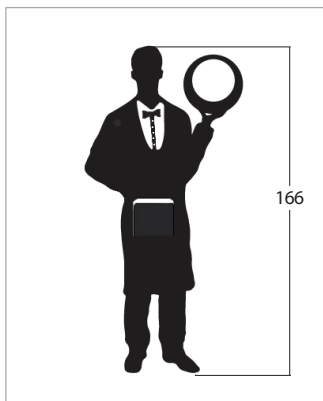

ARTICOLI

Article

■ Mod_09_DAMIANO - The Maitre/document holder_AP.BG/IP20
13Watt LED 24Vdc IP20 (Indoor)

■ Mod_09_DAMIANO - The Maitre/document holder_APBG/IP65
12Watt LED 24Vdc IP65
Power supply excluded (Outdoor)

SCHEDA TECNICA

Technical Details

Dimensions (L.cmxH.cmxP.cm)	80 x 166 x 7
Power Supply - Alimentatore	12W 24V IP 20 (Only Indoor)
Power Strip led	13W LED 24V IP 20 -12W LED 24V IP65
Luminous efficiency	Max1400Lm
Color temperature led	Natural White 3000K - Warm White 4250K
Coloured fabric cable	Black, Gray, Gold, Beige, Red, Yellow M, Cyclamen
ECO LINE - Powder Paints	ANODIC Aluminium/Bronze DIAMOND Beige/Bordeaux/Black FINE TEXTURED White/Violet/Orange/Green
LUX LINE - Special Effect Paints	SOFT TOUCH White/Black/Pink/RAL LEATHER-Pelle White/Black/Bordeaux/RAL RUST-Ruggine