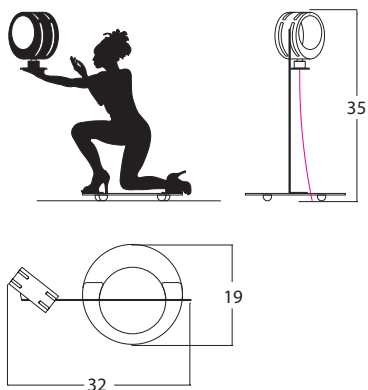

ARTICOLO

Article

■ Mod_05_MAYRA - The Cuban_LT/IP20
4Watt LED 12Vdc IP20 (Indoor)

SCHEDA TECNICA

Technical Details

Dimensions (L.cmxH.cmxP.cm)	32 x 35 x 19
Power Supply - Alimentatore	6W 12V IP 20
Power Strip led	4W LED 12V IP 20
Luminous efficiency	Max 350Lm
Color temperature led	Warm White 3000K - Natural White 4250K
Coloured fabric cable	Black, Gray, Gold, Beige, Red, Yellow M., Cyclamen
ECO LINE - Powder Paints	ANODIC Aluminium/Bronze DIAMOND Beige/Bordeaux/Black FINE TEXTURED White/Violet/Orange/Green
LUX LINE - Special Effect Paints	SOFT TOUCH White/Black/Pink/RAL LEATHER-Pelle White/Black/Bordeaux/RAL RUST-Ruggine