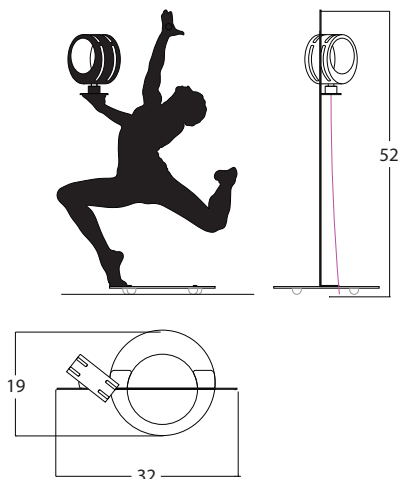

MATERIALE

Material

Lampada da tavolo orientabile per arredo interno, realizzata in acciaio al carbonio a taglio laser, verniciata o artigianalmente con vernici ad effetto speciale o con vernici a polvere.

Adjustable table lamp for interior decoration, made of carbon steel, laser cut, painted or handcrafted with paints or with special effect paints or with powder paints.