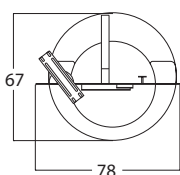

MATERIALE

Material

Piantana orientabile da arredo interno, realizzata in acciaio al carbonio a taglio laser, verniciata o artigianalmente con vernici ad effetto speciale o con vernici a polvere.

Adjustable floor lamp for Indoor or Outdoor decoration, made of carbon steel, laser cut, painted or handcrafted with special effect or with powder paints.